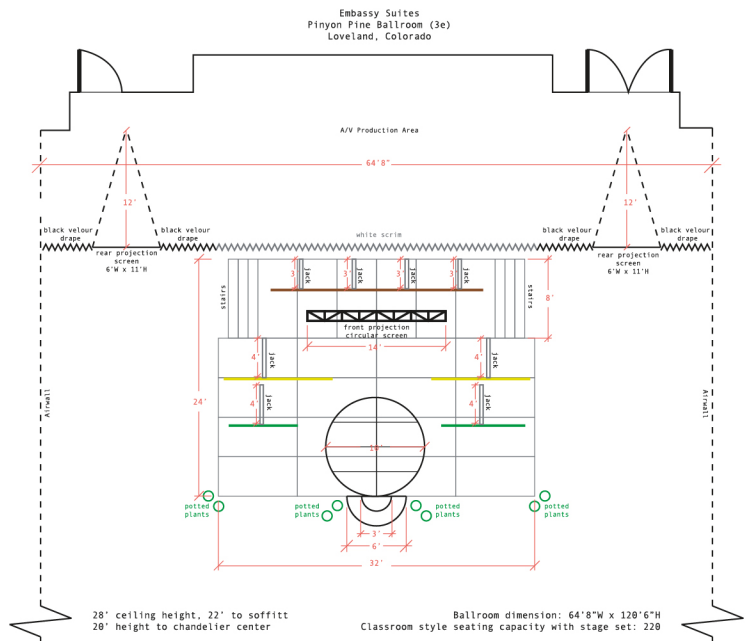

## MOUNTAIN STAGE SET

**Components** - Contoured mountain flats, circular riser, semi-circular steps, drape  
**Dimensions** - 32'w x 16'h 24'd

Downstage Left  
8.5'W x 8'H

Downstage Right  
7'W x 8'H

Midstage Left  
10'W x 10'H

Midstage Right  
11'W x 12'H

Upstage Middle  
21.5'W x 6'H