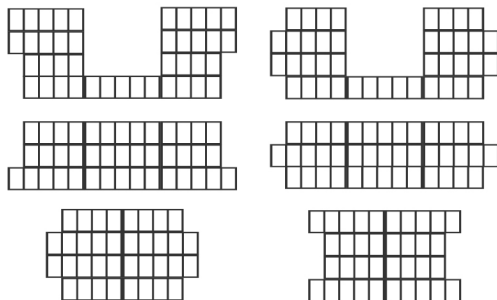

## MODULAR GRID STAGE SET

**Materials** - lumber, printed graphics  
**Dimensions** - 42'6" w x 14' h x 3.5" d

### Stage set configurations

This stage set allows for two separate designs within a 10 minute time frame by using two-sided, hand-spun graphics