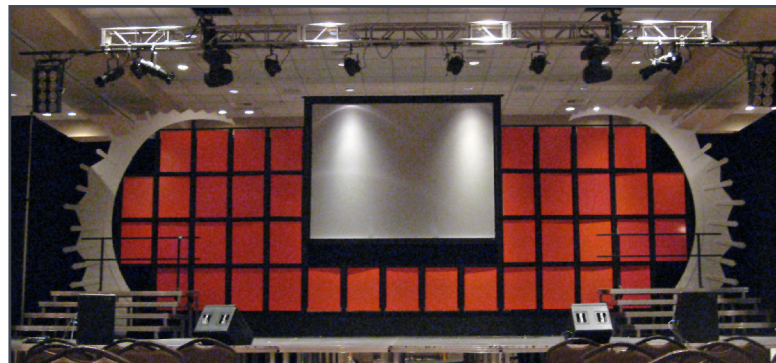

## MODULAR GRID STAGE SET

**Materials** - lumber, printed graphics  
**Dimensions** - 42'6" w x 14' h x 3.5" d

### Stage set configurations

This stage set allows for two separate designs within a 10 minute time frame by using two-sided, hand-spun graphics